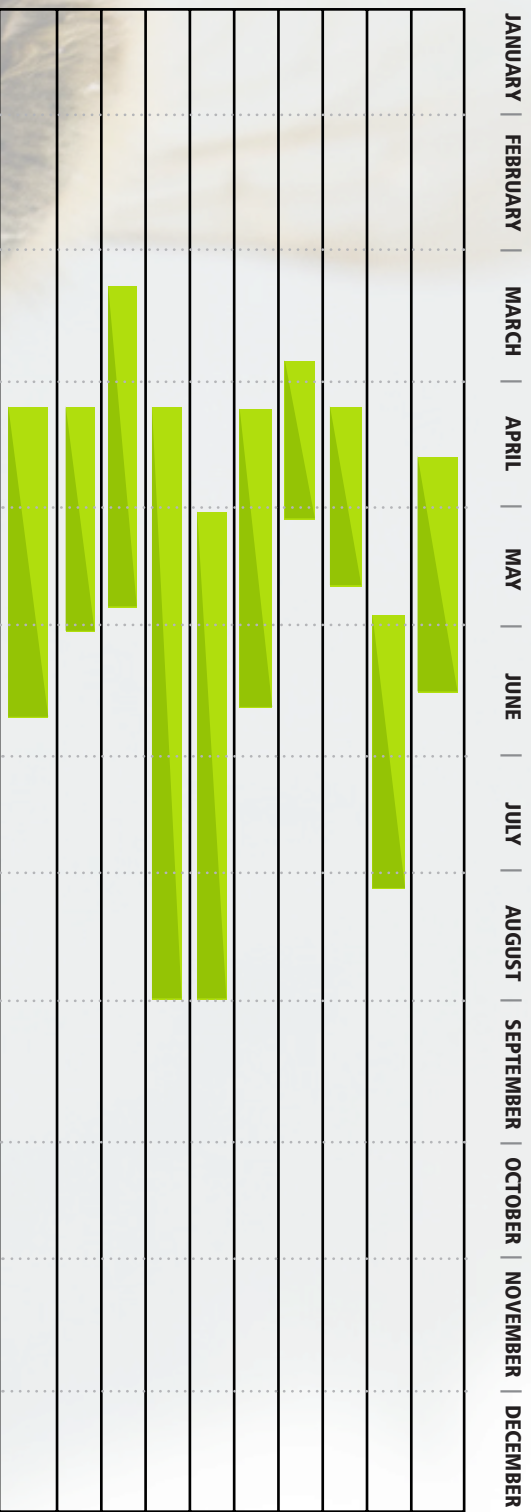

**PASTURES**  
FOR POLLINATORS

**LIST OF SPECIES:**

- FIXATION BALANSA CLOVER
- FROSTY BERSEEM CLOVER
- KENTUCKY PRIDE CRIMSON CLOVER
- DIXIE CRIMSON CLOVER
- MIMI PERSIAN CLOVER
- DYNAMITE RED CLOVER
- WHITE CLOVER
- PURPLE TOP TURNIPS
- PHACELIA
- HAIRY VETCH

**DISCLAIMER:**

Flowering dates are affected by latitude and growing degree days. As a result, the above table is for relative bloom representation only. For best use shift the entire chart based on known bloom periods in your area.